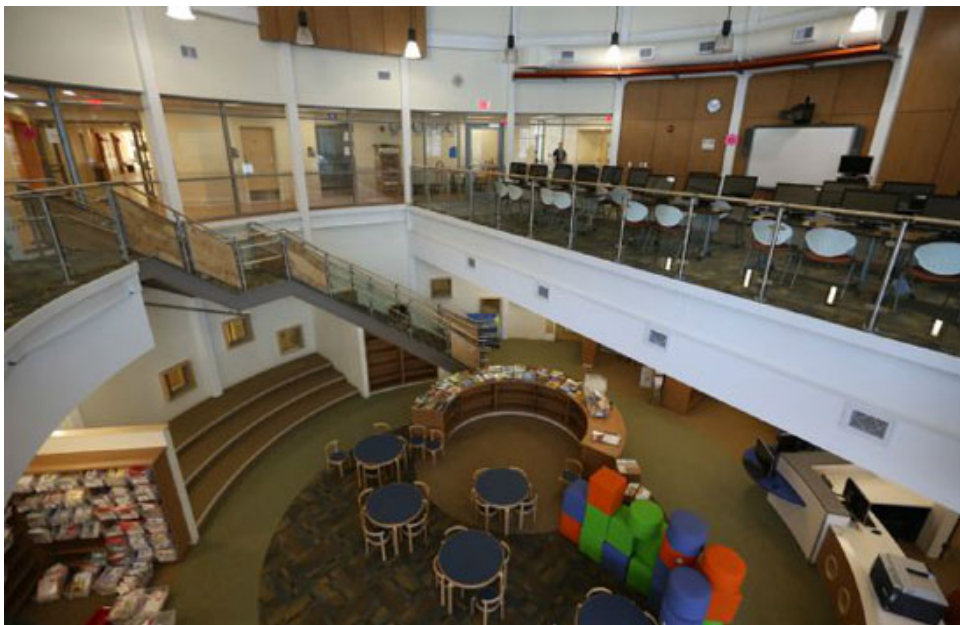

South Windsor, CT

Client: John Mena, Capitol Region Education Council (CREC)

Architect/Engineer:

Project Delivery: Sub-Contractor

This 65,000-square-foot, \$31.5M state-of-the-art facility is scheduled to be completed in January 2014. As a sub-contractor, Diversity Construction installed 160 interior doors and hardware to compliment the décor of the building.